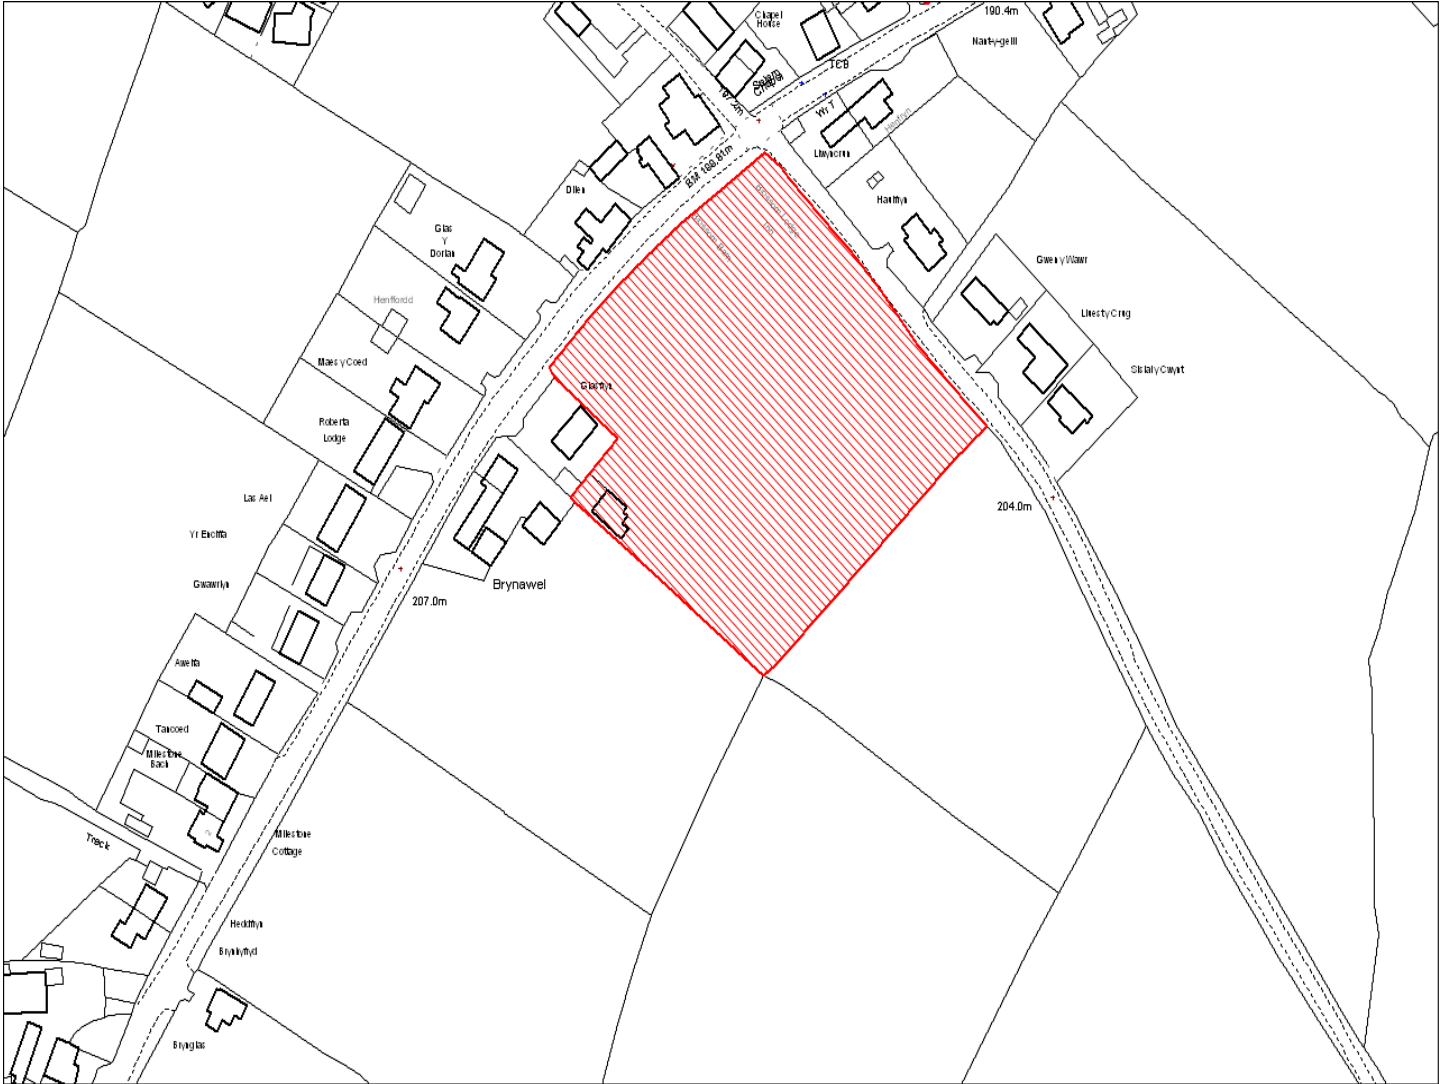

Cynllun Datblygu Lleol Sir Gaerfyrddin: Cofrestr y Safleoedd sy'n Gwneud Cais
Carmarthenshire Local Development Plan: Candidate Site Register

© Hawlfraint y Goron. Cedwir pob hawl 100023377

© Crown Copyright. All rights reserved 100023377

Enw's Annheddfan	New Inn
Settlement:	New Inn
Cyf. Safle ./ Site Ref:	135-004
Cyf. / CS Reference	CS0204
Enw / Lleoliad y Safle:	Glasfryn, New Inn, Pencader
Name / Location of Site:	Glasfryn, New Inn, Pencader
Maint y safle / SiteArea (Ha):	1.35
Y Defnydd Presennol a wneir o'r Safle:	Tir Amaethyddol
Current Use of Site:	Agriculture
Y Defnydd Arfaethedig i'w wneud o'r Safle:	Tir Preswyl
Proposed Use of Site:	Residential