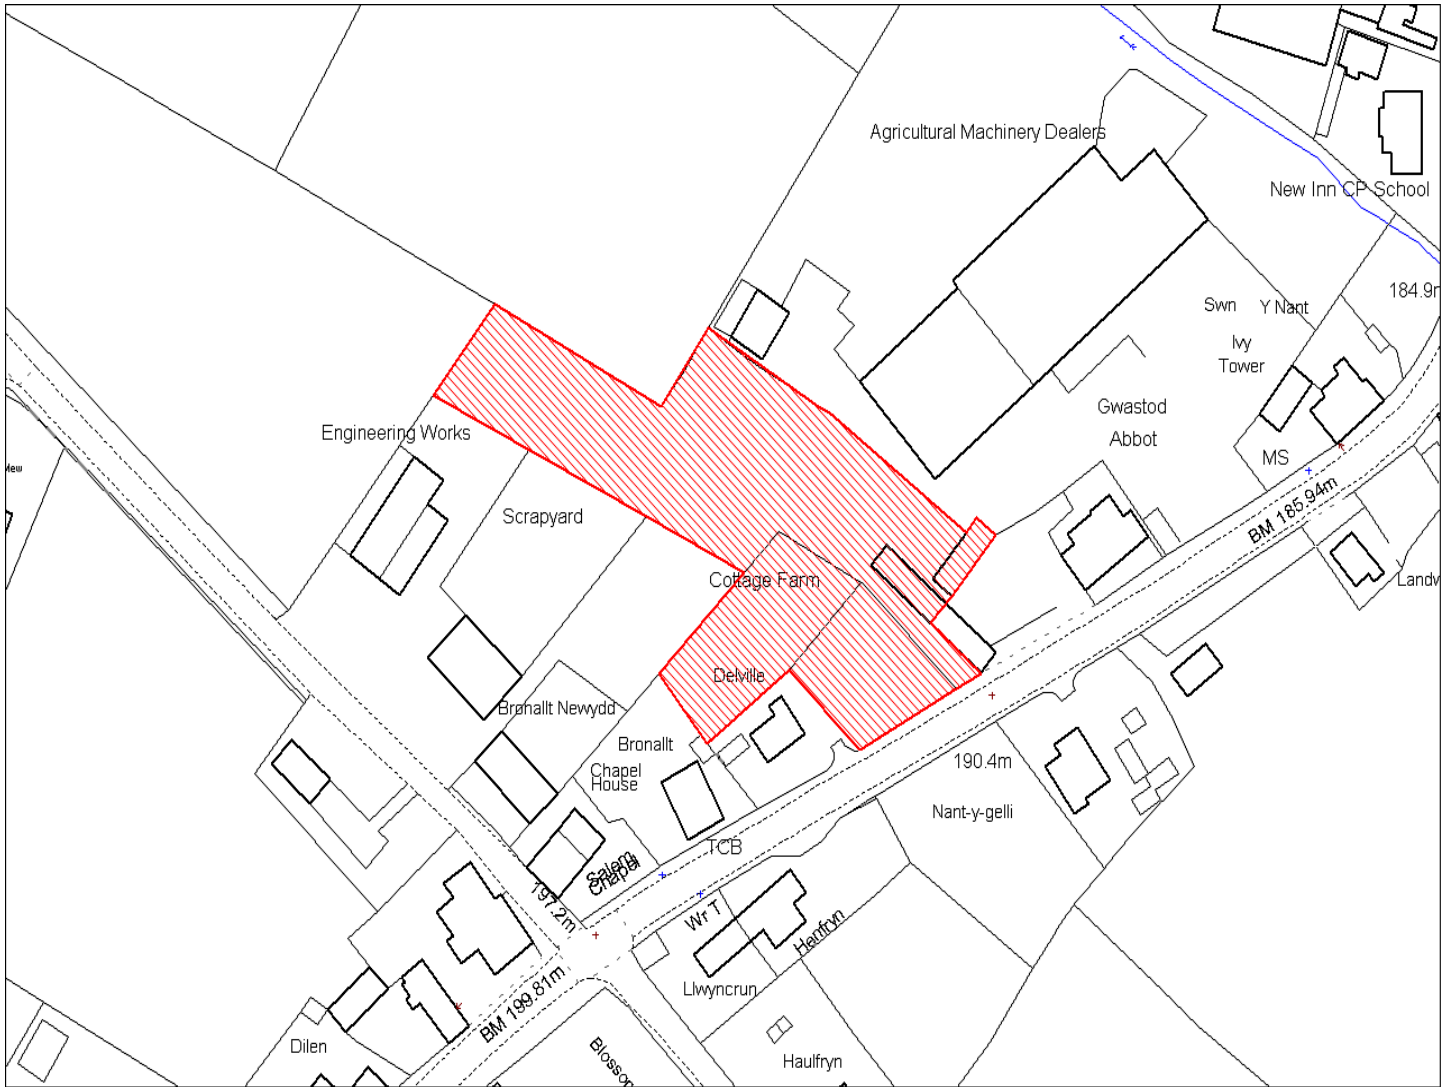

Cynllun Datblygu Lleol Sir Gaerfyrddin: Cofrestr y Safleoedd sy'n Gwneud Cais
Carmarthenshire Local Development Plan: Candidate Site Register

© Hawlfraint y Goron. Cedwir pob hawl 100023377

© Crown Copyright. All rights reserved 100023377

Enw's Annheddfan	New Inn
Settlement:	New Inn
Cyf. Safle / Site Ref:	135-001
Cyf. / CS Reference	CS0121
Enw / Lleoliad y Safle:	Cottage Farm, New Inn, Pencader
Name / Location of Site:	Cottage Farm, New Inn, Pencader
Maint y safle / SiteArea (Ha):	0.44
Y Defnydd Presennol a wneir o'r Safle:	Tri Amaethyddol
Current Use of Site:	Agriculture
Y Defnydd Arfaethedig i'w wneud o'r Safle:	Tir Preswyl
Proposed Use of Site:	Residential