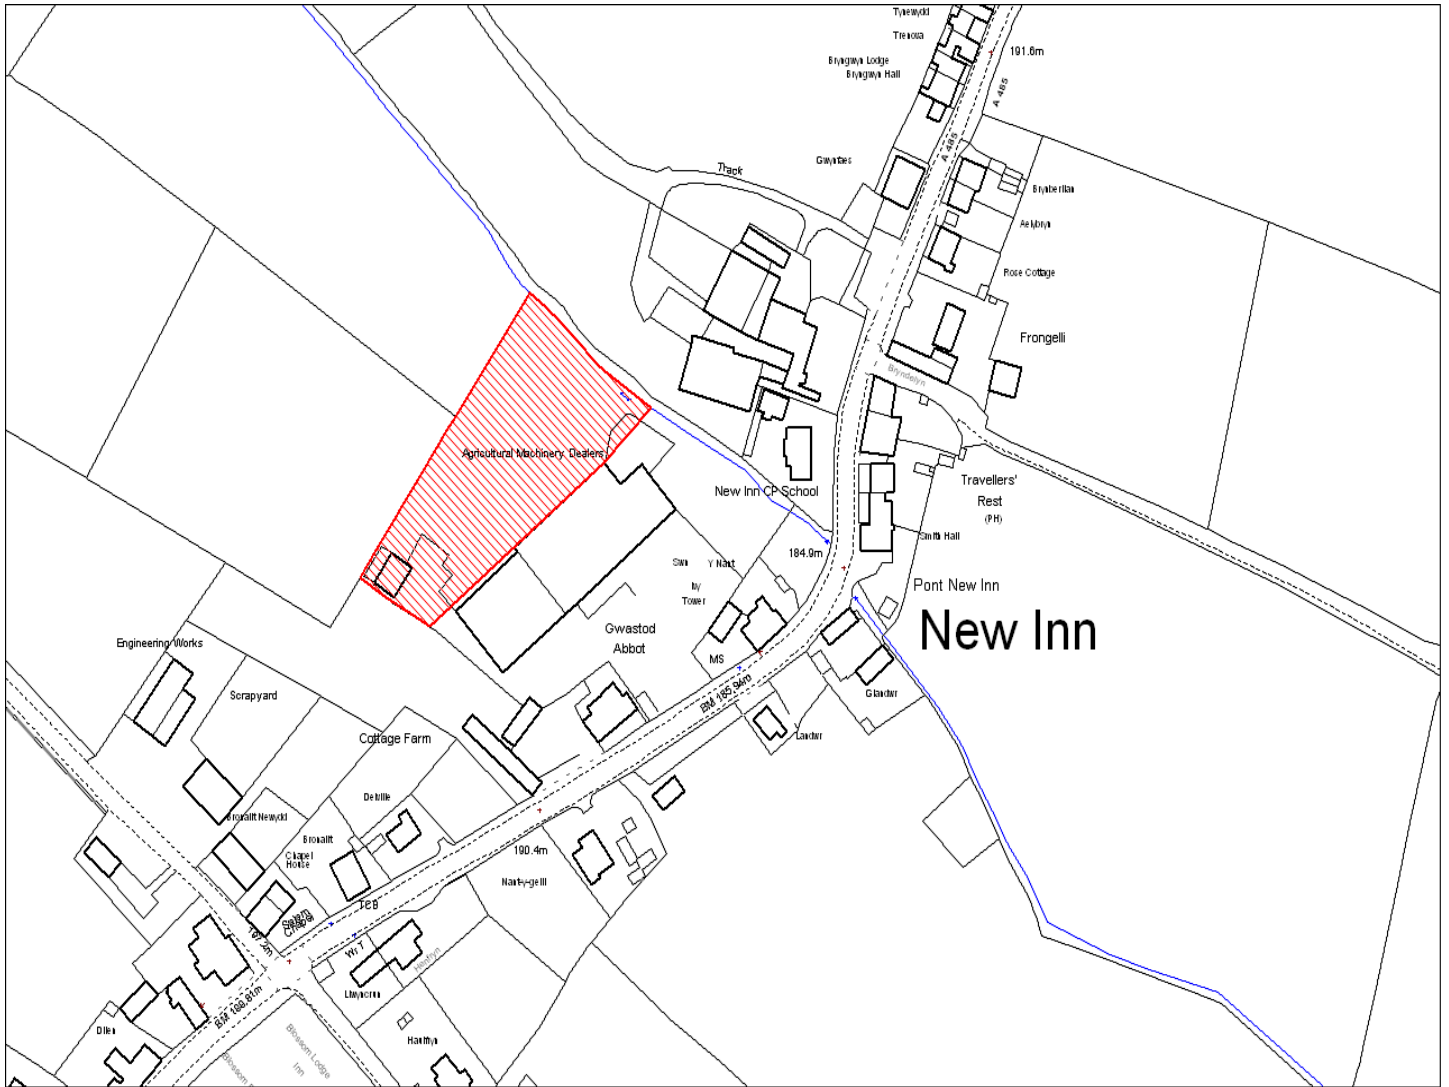

Cynllun Datblygu Lleol Sir Gaerfyrddin: Cofrestr y Safleoedd sy'n Gwneud Cais
Carmarthenshire Local Development Plan: Candidate Site Register

© Hawlfraint y Goron. Cedwir pob hawl 100023377

© Crown Copyright. All rights reserved 100023377

Enw's Annheddfan	New Inn
Settlement:	New Inn
Cyf. Safle / Site Ref:	135-002
Cyf. / CS Reference	CS0122
Enw / Lleoliad y Safle:	Ger Gwastod Abbot, New Inn, Pencader
Name / Location of Site:	Land adj Gwastod Abbot, New Inn, Pencader
Maint y safle / SiteArea (Ha):	0.44
Y Defnydd Presennol a wneir o'r Safle:	Tir Gwag
Current Use of Site:	Vacant
Y Defnydd Arfaethedig i'w wneud o'r Safle:	Cyflogaeth
Proposed Use of Site:	Employment