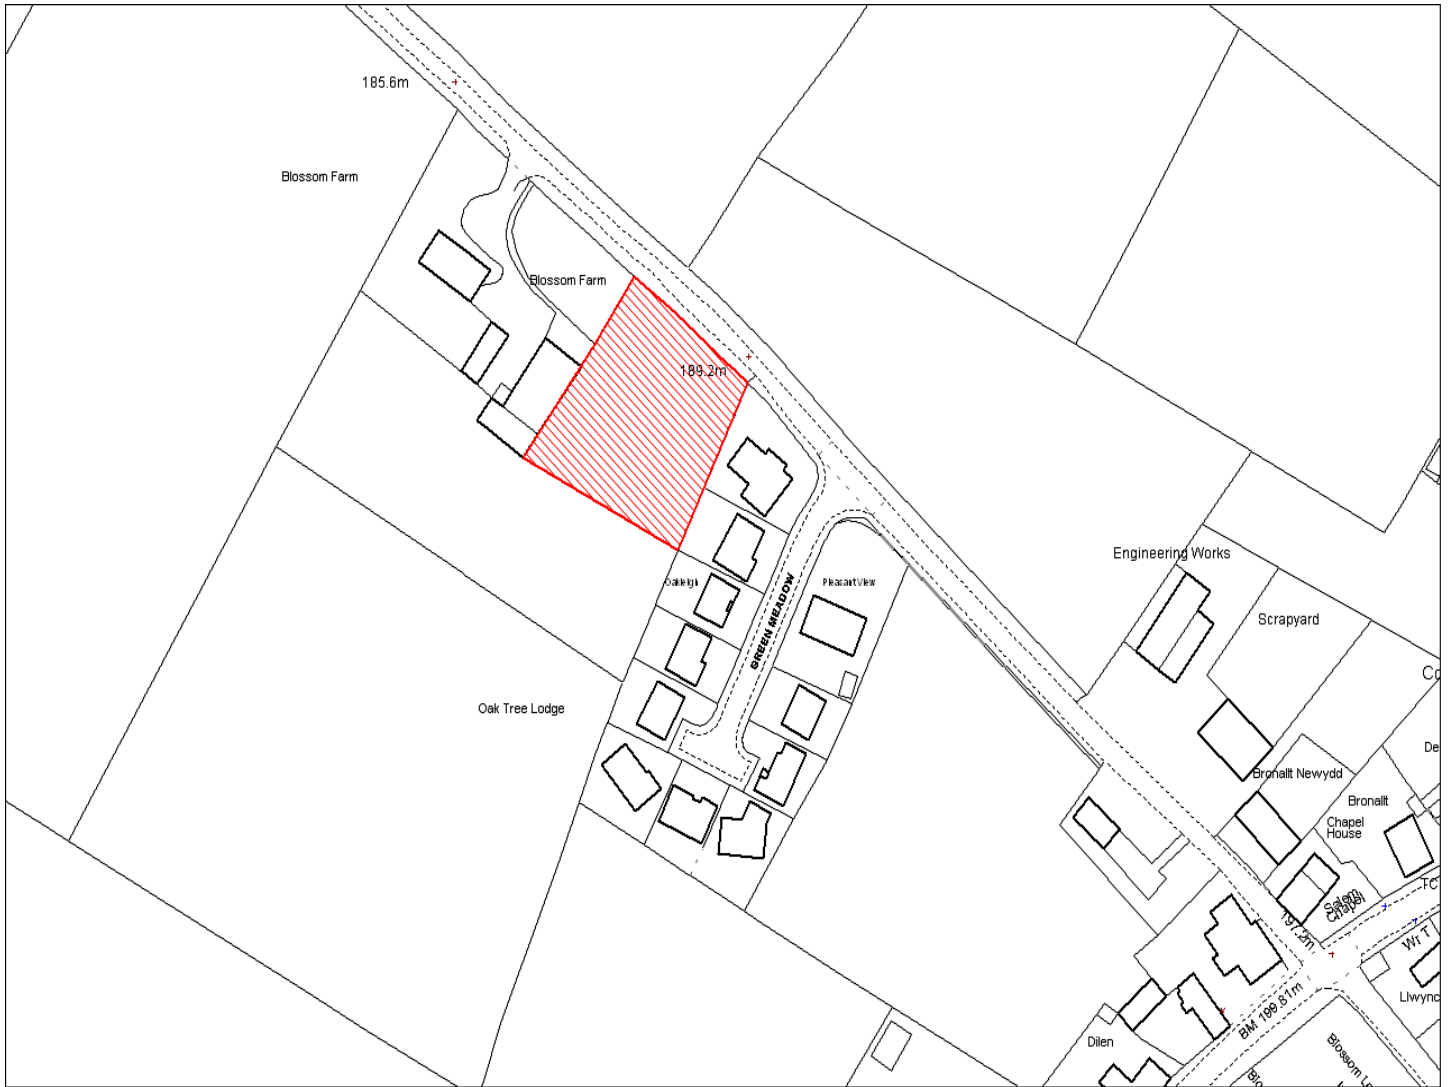

Cynllun Datblygu Lleol Sir Gaerfyrddin: Cofrestr y Safleoedd sy'n Gwneud Cais
Carmarthenshire Local Development Plan: Candidate Site Register

© Hawlfraint y Goron. Cedwir pob hawl 100023377

© Crown Copyright. All rights reserved 100023377

Enw's Annheddfan	New Inn
Settlement:	New Inn
Cyf. Safle / Site Ref:	135-003
Cyf. / CS Reference	CS0154
Enw / Lleoliad y Safle:	Fferm Blossom, New Inn
Name / Location of Site:	Blossom Farm, New Inn
Maint y safle / Site Area (Ha):	0.22
Y Defnydd Presennol a wneir o'r Safle:	Tir Amaethyddol
Current Use of Site:	Agriculture
Y Defnydd Arfaethedig i'w wneud o'r Safle:	Tir Preswyl
Proposed Use of Site:	Residential